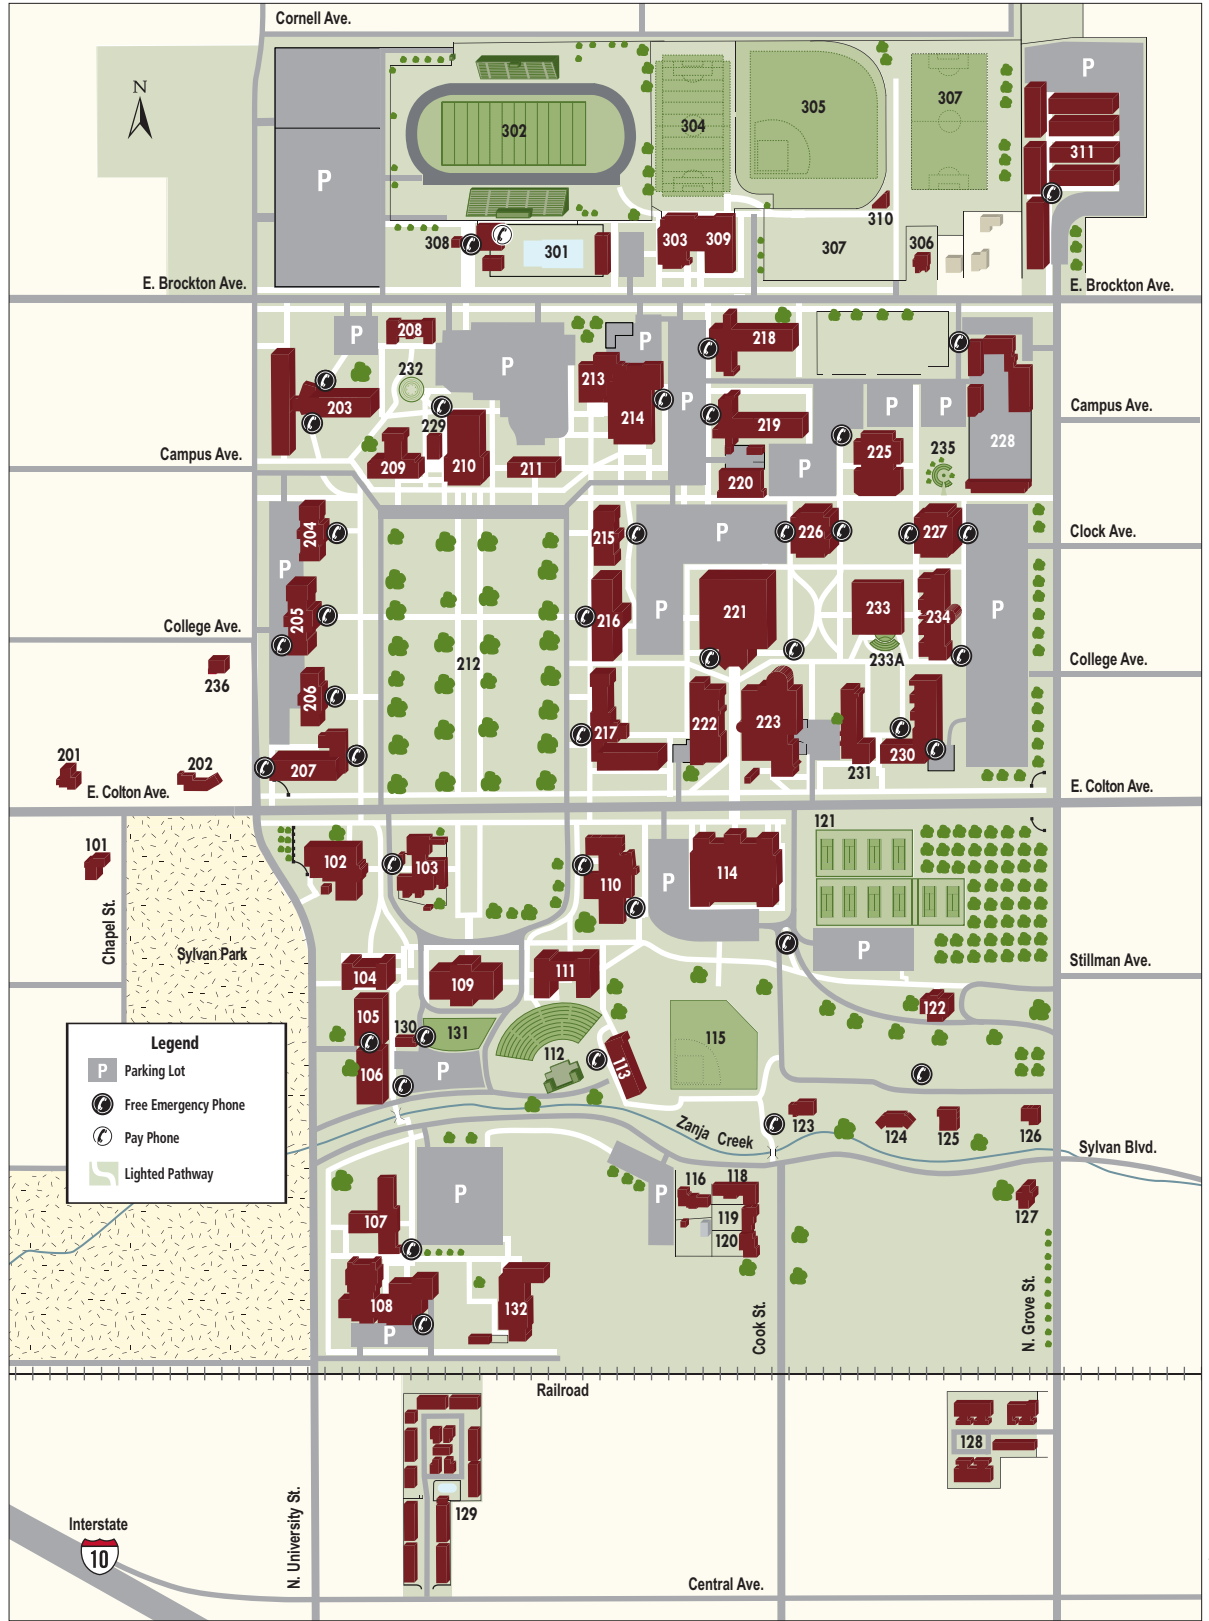

Campus Map

NUMERICAL LISTING

Alpha Xi Omicron (Billings House) ...	101
Larsen Hall	102
Gallery	103
Duke Hall	104
Hornby Hall (School of Business).....	105
Hentschke Hall	106
Truesdail Speech Center	107
Theatre Arts Building.....	108
Administration Building	109
Willis Center.....	110
Hall of Letters.....	111
Greek Theatre.....	112
Gannett Center	113
Currier Gymnasium	114
Bulldog Softball Stadium.....	115
Delta Kappa Psi House	116
Sylvan Triplex (Kappa Pi Zeta, WRW, Phi Mu Alpha)	118
Alpha Sigma Pi House	119
Beta Lambda House	120
Verdieck Tennis Courts	121
Alumni House.....	122
Pi Chi House.....	123
Alpha Gamma Nu House	124
Kappa Sigma Sigma House	125
Chi Sigma Chi House.....	126
Alpha Theta Phi House.....	127
Grove Apartments.....	128
Central Avenue Apartments	129
Art Studio.....	130
LaFourcade Community Garden.....	131
Ann Peppers Hall.....	132
RYG (Harrison House).....	201
Chi Rho Psi (Merit House)	202
Anderson Hall	203
Fairmont Hall	204
Grossmont Hall	205
Bekins Hall	206
Bekins-Holt Hall	207
Student Health Center.....	208
Watchorn Hall	209
Memorial Chapel.....	210
Fine Arts	211
Quad	212
Casa Loma Room	213
University Hall (School of Education).....	214
Melrose Hall.....	215
Cortner Hall.....	216
California-Founders Hall.....	217
North Hall	218
Merriam Hall	219
Energy Center	220
Armacost Library	221
Hunsaker University Center	222-223
Orton Center	225
Williams Hall	226
East Hall.....	227
Facilities Management	228
Chapel Annex.....	229
Hedco Hall.....	230
Gregory Hall.....	231
Labyrinth.....	232
Lewis Hall.....	233
Brown Amphitheater.....	233A
Applenton Hall	234
Fire Ring	235
Haven House	236
Thompson Aquatic Center	301
Ted Runner Stadium	302
Field House	303
"R" Field	304
Baseball Stadium	305
Sigma Kappa Alpha House	306
Farquhar Fields.....	307
Ticket Booth	308
Fitness Center	309
Farquhar Utility Building	310
Brockton Apartments	311