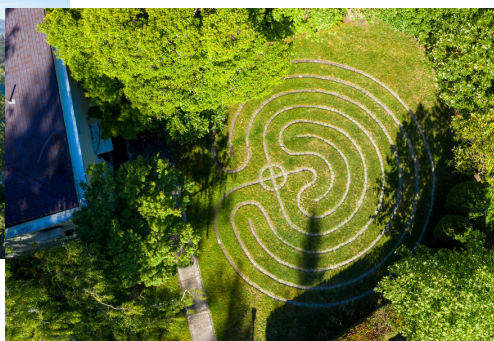

Features

- Indoor venue with classroom setup
- Limited number of tables and chairs included in rental fee
- Drop-down screen
- Shared kitchen space for breaks
- Separate entrance

Capacity

- Maximum 80 guests seated (requires rental of additional chairs from an outside rental company)

Conference & Retreat

- Starting at $650
- 9-hour event time
- Basic setup included
- 5% administrative fee
- Only use vendors from approved list
- Quiet hours are from 9:30 p.m. to 8 a.m.