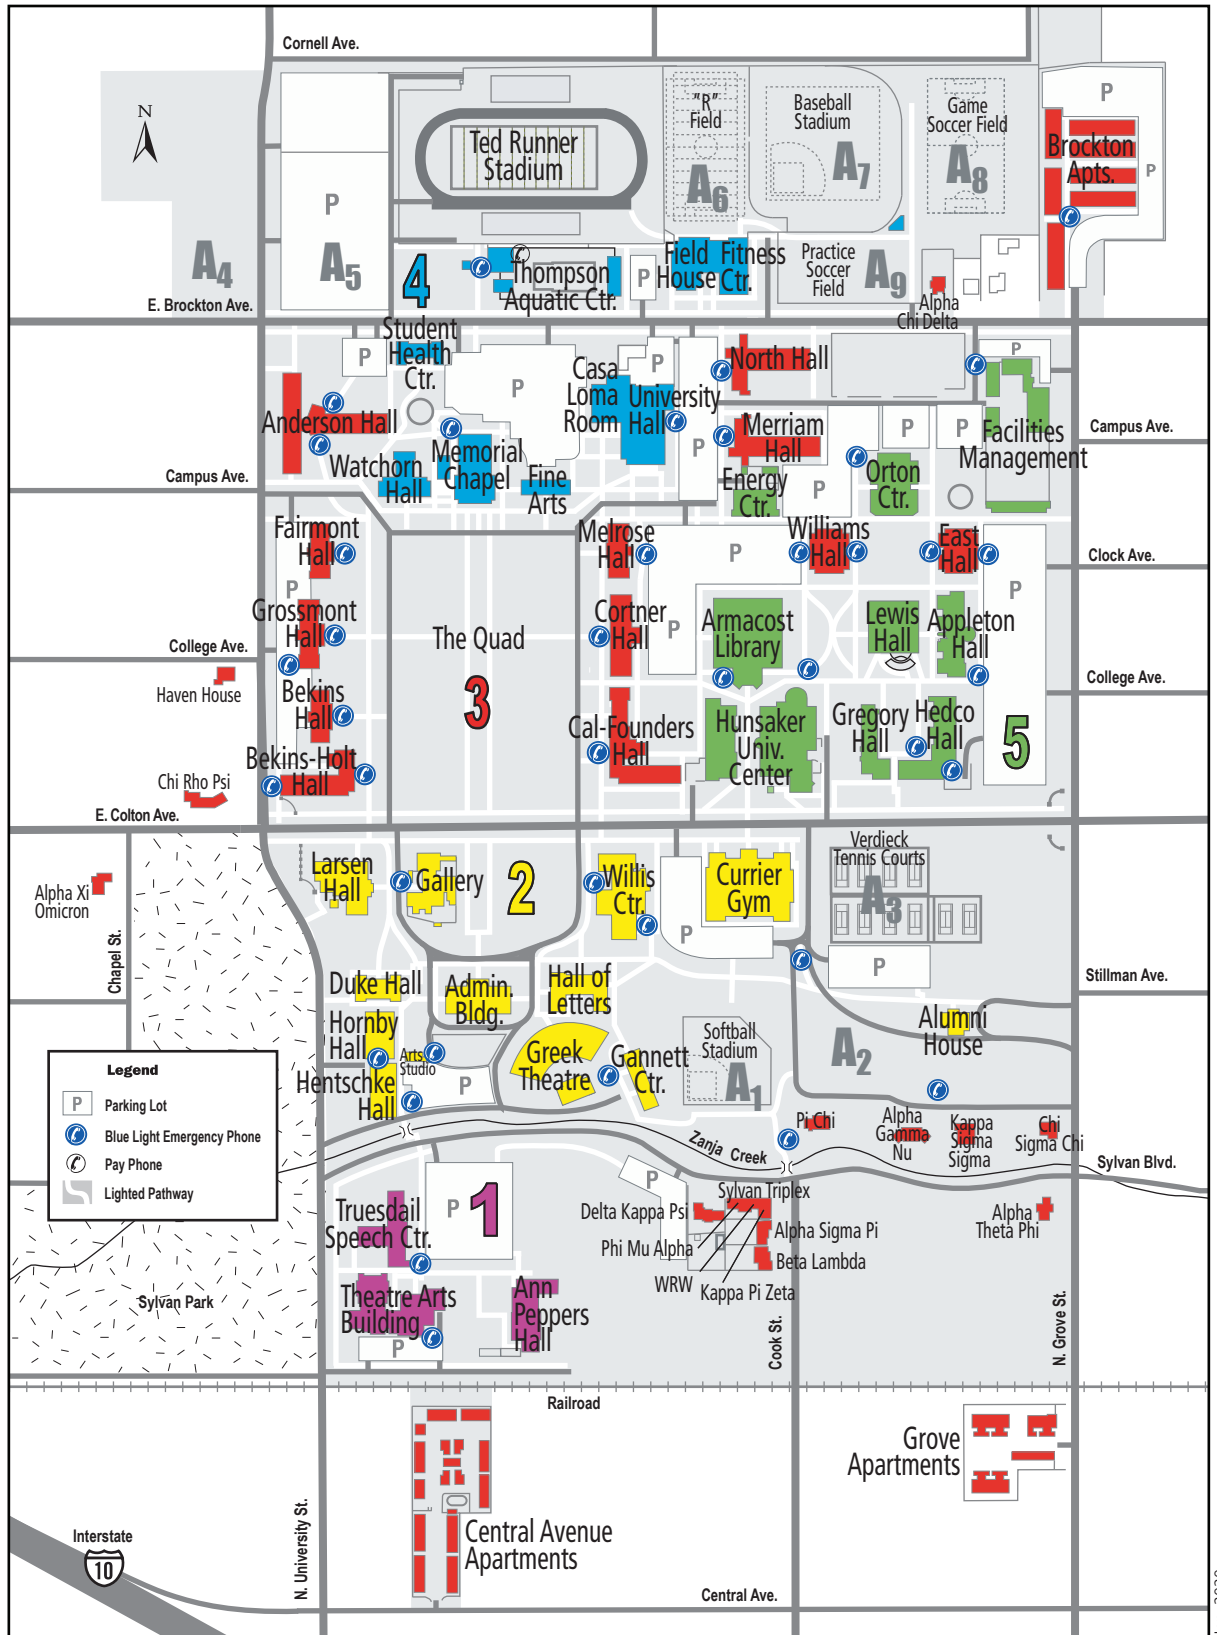

Evacuation Assembly Areas

Primary EAAs:

- 1** Truesdail Parking Lot
- 2** Gallery Lawn
- 3** The Quad
- 4** Thompson Aquatic Ctr. West lawn
- 5** Stauffer Ctr. Parking Lot

Alternate EAAs:

- A₁** Softball Field
- A₂** North Frat Row Lawn
- A₃** Tennis Courts
- A₄** Brockton & University NW Lot
- A₅** Stadium Parking Lot
- A₆** Practice Field
- A₇** Baseball Field
- A₈** Game Soccer Field
- A₉** Practice Soccer Field