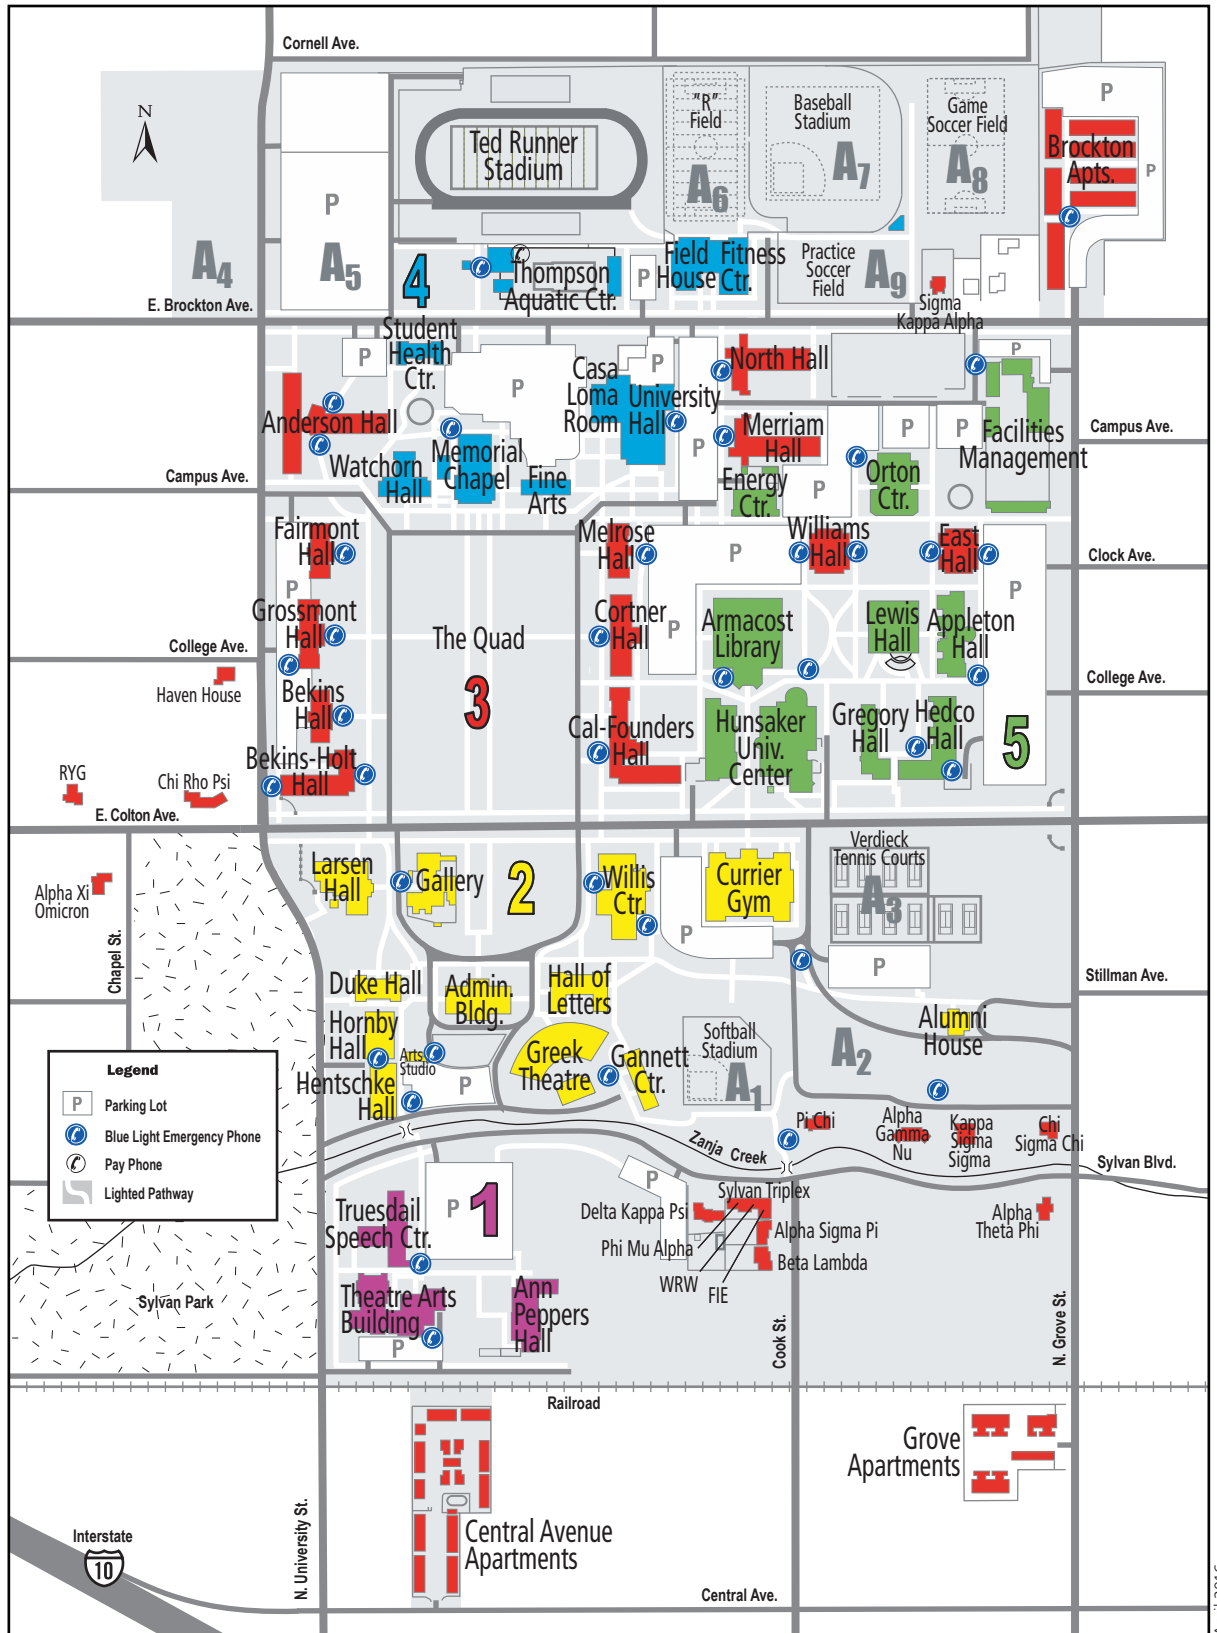

Evacuation Assembly Areas

Primary EAAs:

- 1** Truesdail Parking Lot
- 2** Gallery Lawn
- 3** The Quad
- 4** Thompson Aquatic Ctr. West lawn
- 5** Stauffer Ctr. Parking Lot

Alternate EAAs:

- A₁** Softball Field
- A₂** North Frat Row Lawn
- A₃** Tennis Courts
- A₄** Brockton & University NW Lot
- A₅** Stadium Parking Lot
- A₆** Practice Field
- A₇** Baseball Field
- A₈** Game Soccer Field
- A₉** Practice Soccer Field